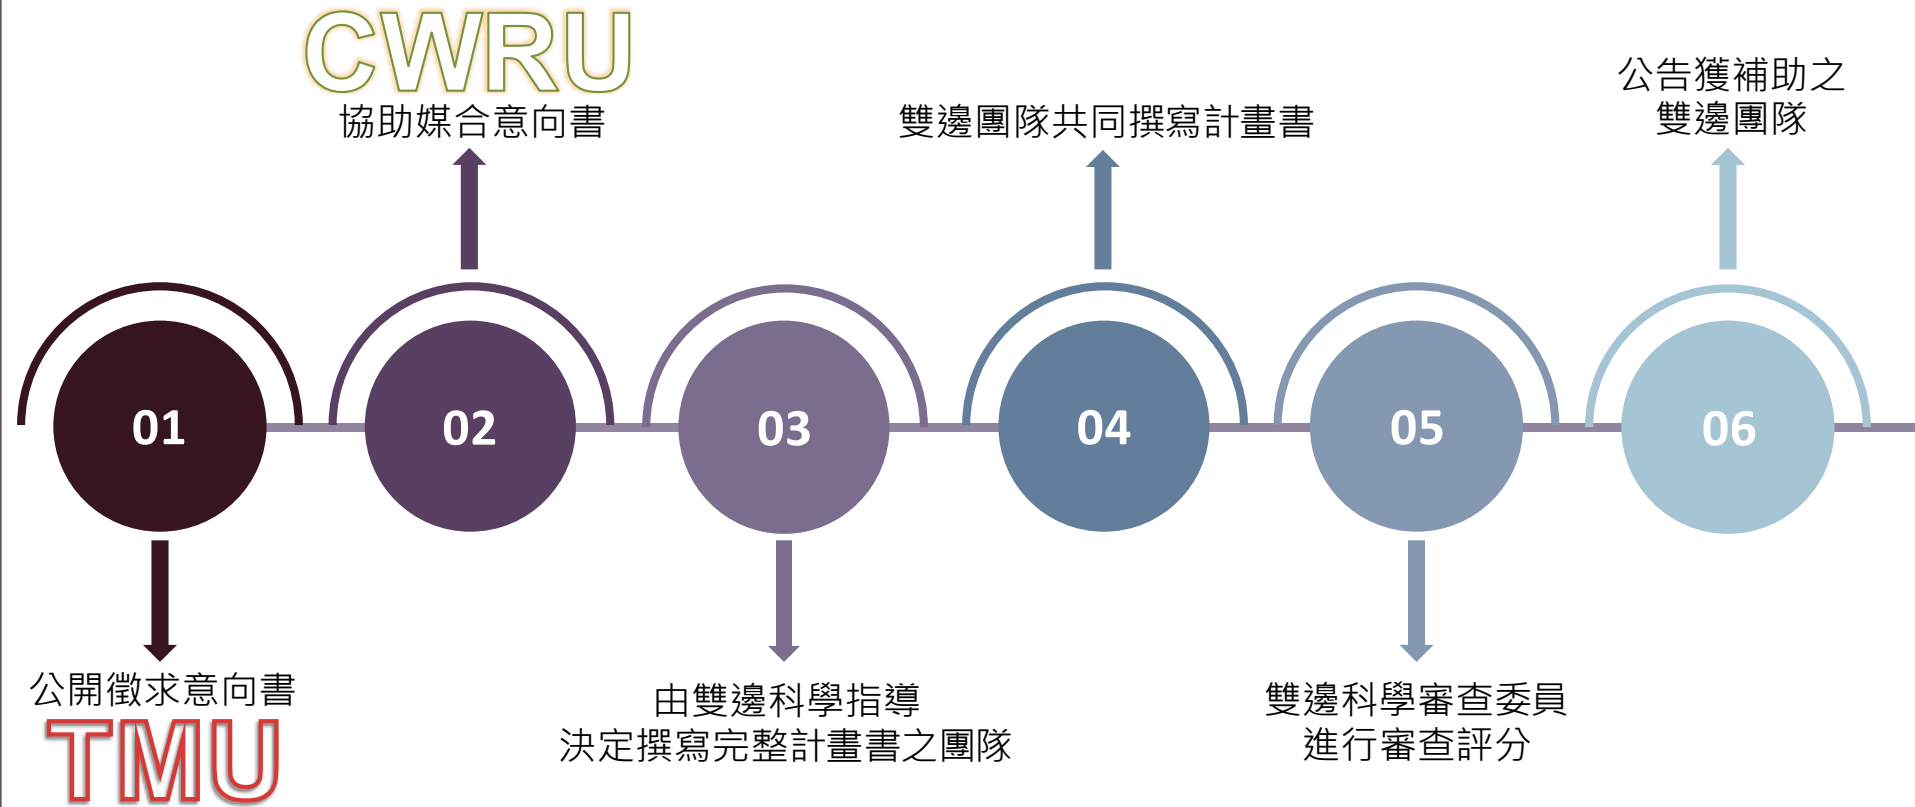

2021/22 The Year 6

TMU-CWRU Pilot Program Schedule

※撰寫完整計畫書後，將進入複審階段。通過複審後，方得以獲補助。

TMU60

Celebrating 60 Years of Excellence